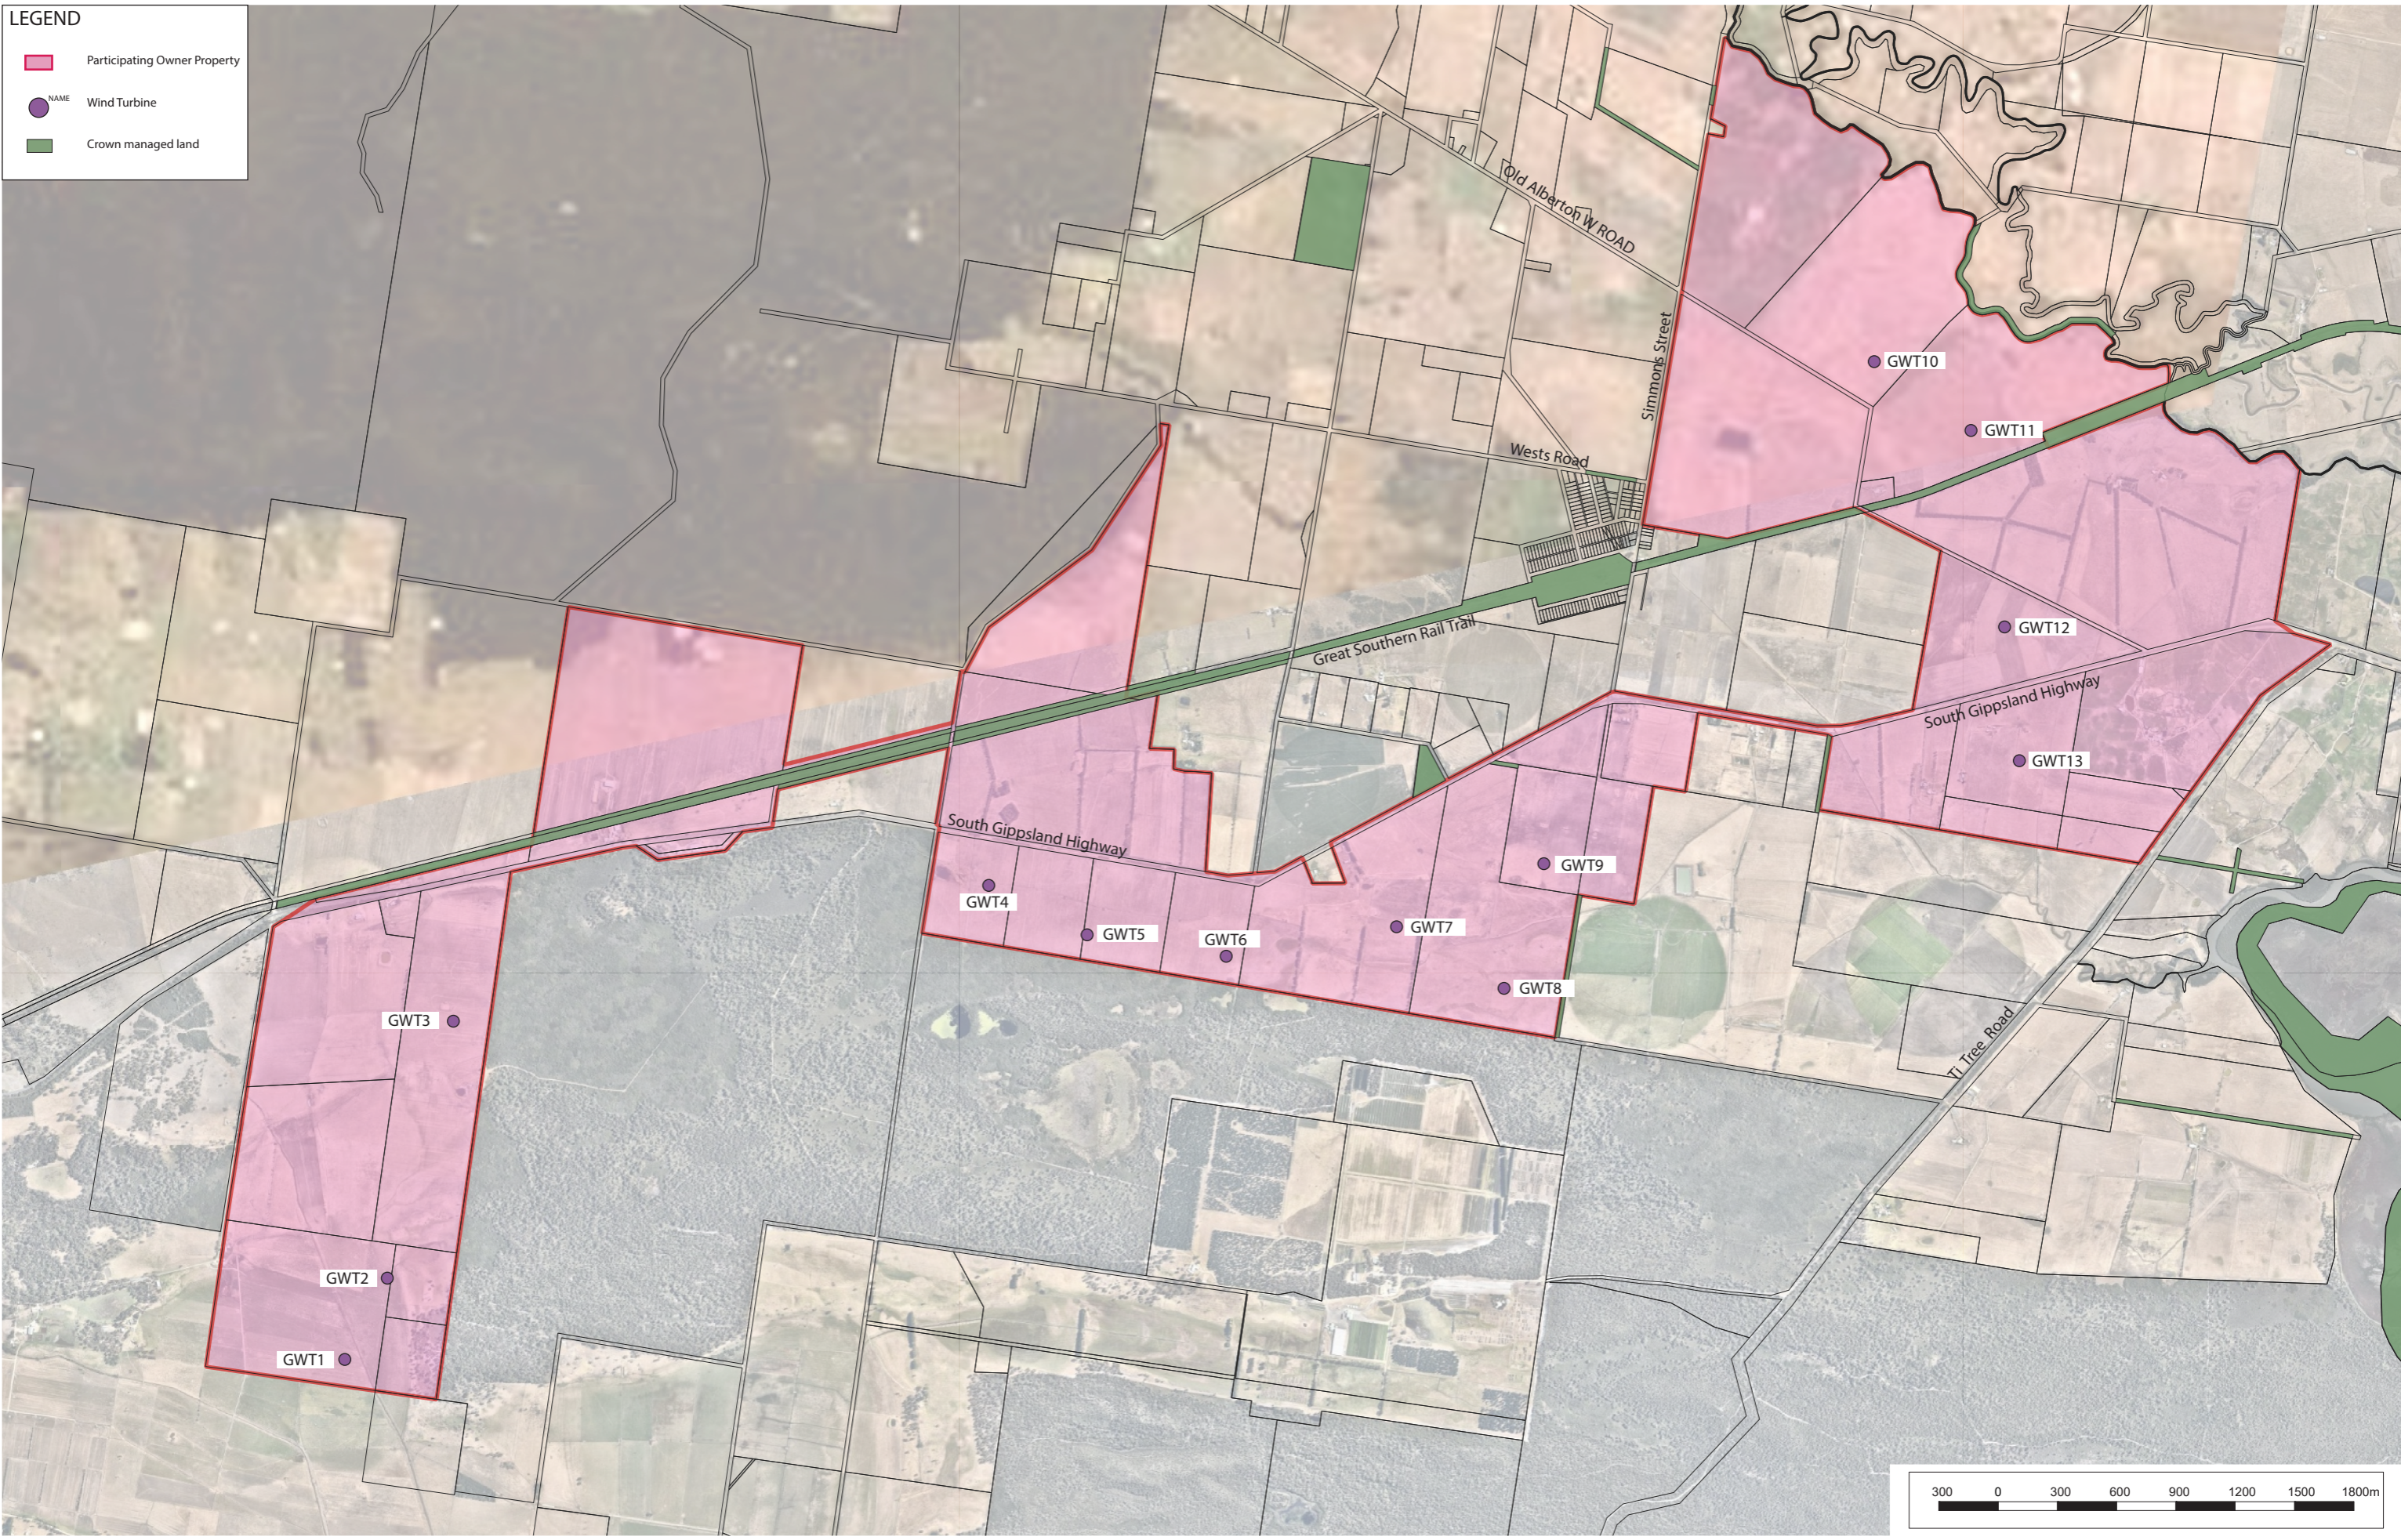

LEGEND

- Participating Owner Property
- Wind Turbine
- Crown managed land

1 Glenferrie Road, Malvern, Victoria 3144
 ph : 03 9524 8888 - www.beveridgewilliams.com.au

Crown Managed Land
 Gelliondale Wind Farm
 Synergy Wind Pty Ltd

				Date:	19.06.2023
				Version No:	02
				Job No:	2102213
				Scale (A1):	1:15,000
					(A3): 1:30,000
Version	Date	Description	Drafted	Approved	
01	23.05.2023	First Issue	OX	WEB	
02	19.06.2023	Updated based on comments	OX	WEB	