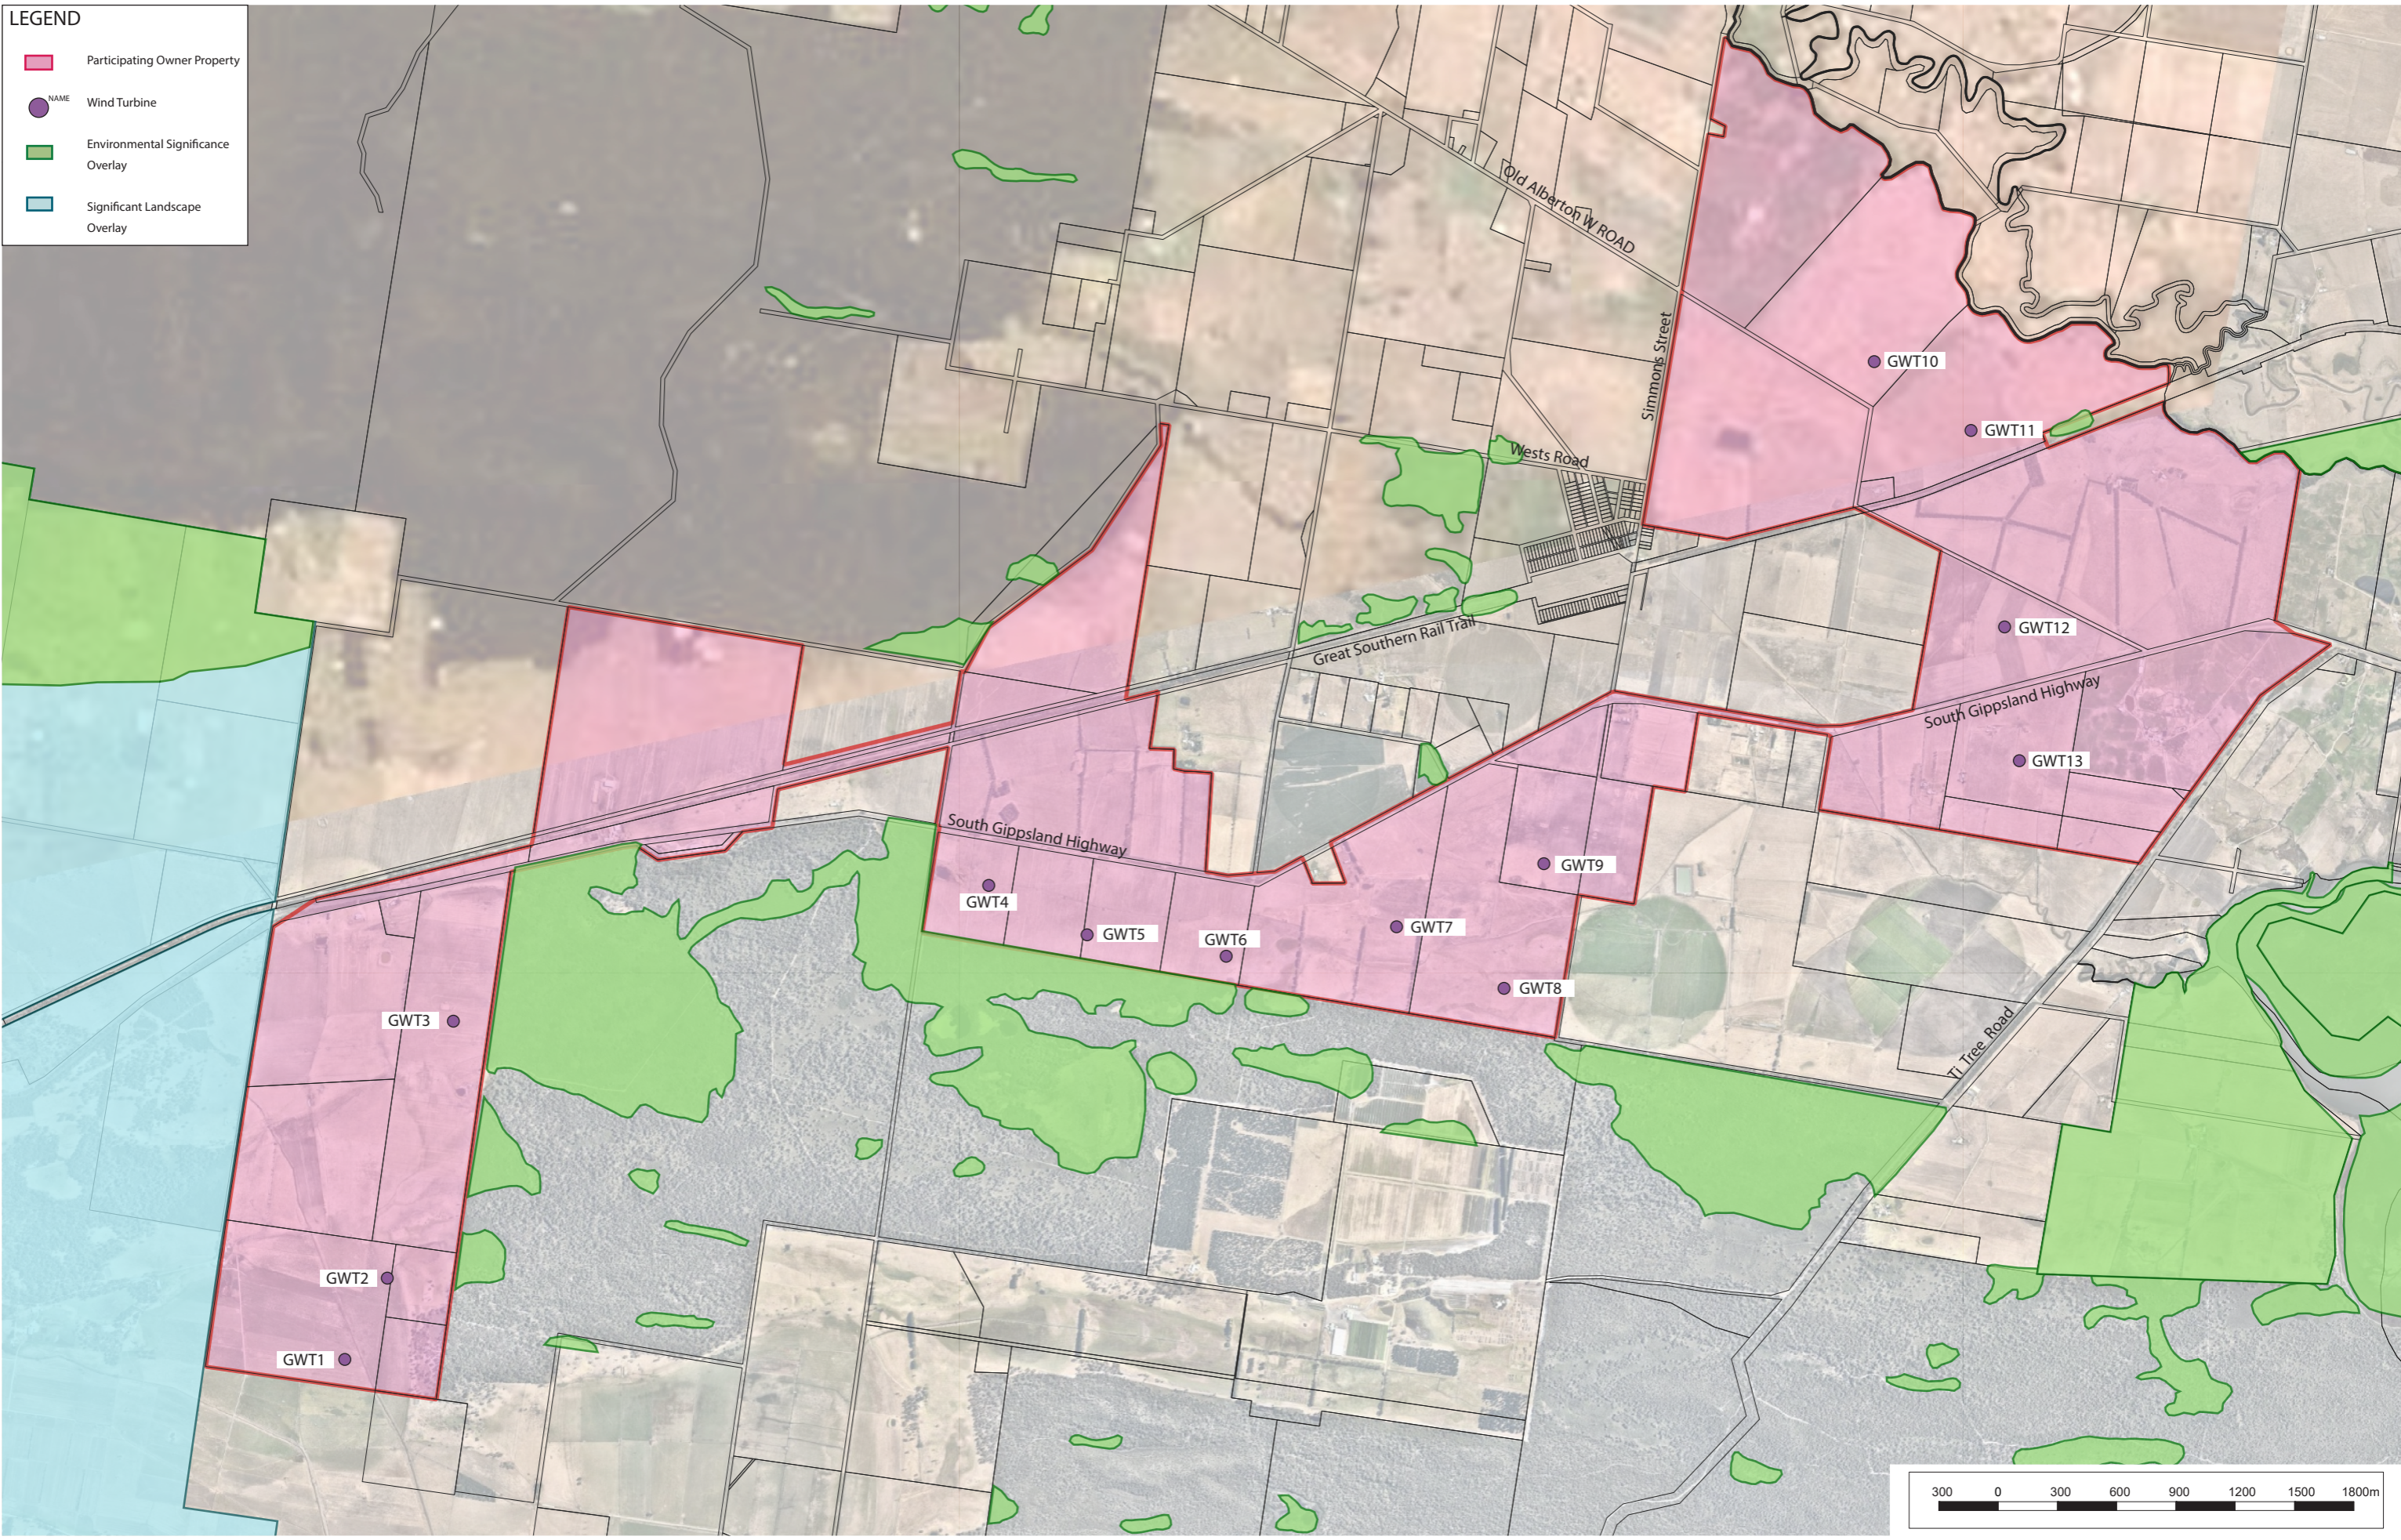

LEGEND

- Participating Owner Property
- NAME
  Wind Turbine
- Environmental Significance Overlay
- Significant Landscape Overlay

Environmental & Landscape Overlay
Gelliondale Wind Farm
Synergy Wind Pty Ltd

Version	Date	Description	Drafted	Approved
01	23.05.2023	First Issue	OX	WEB
02	19.06.2023	Updated based on comments	OX	WEB

Date: 19.06.2023
Version No: 02
Job No: 2102213
Scale (A1): 1:15,000
(A3): 1:30,000