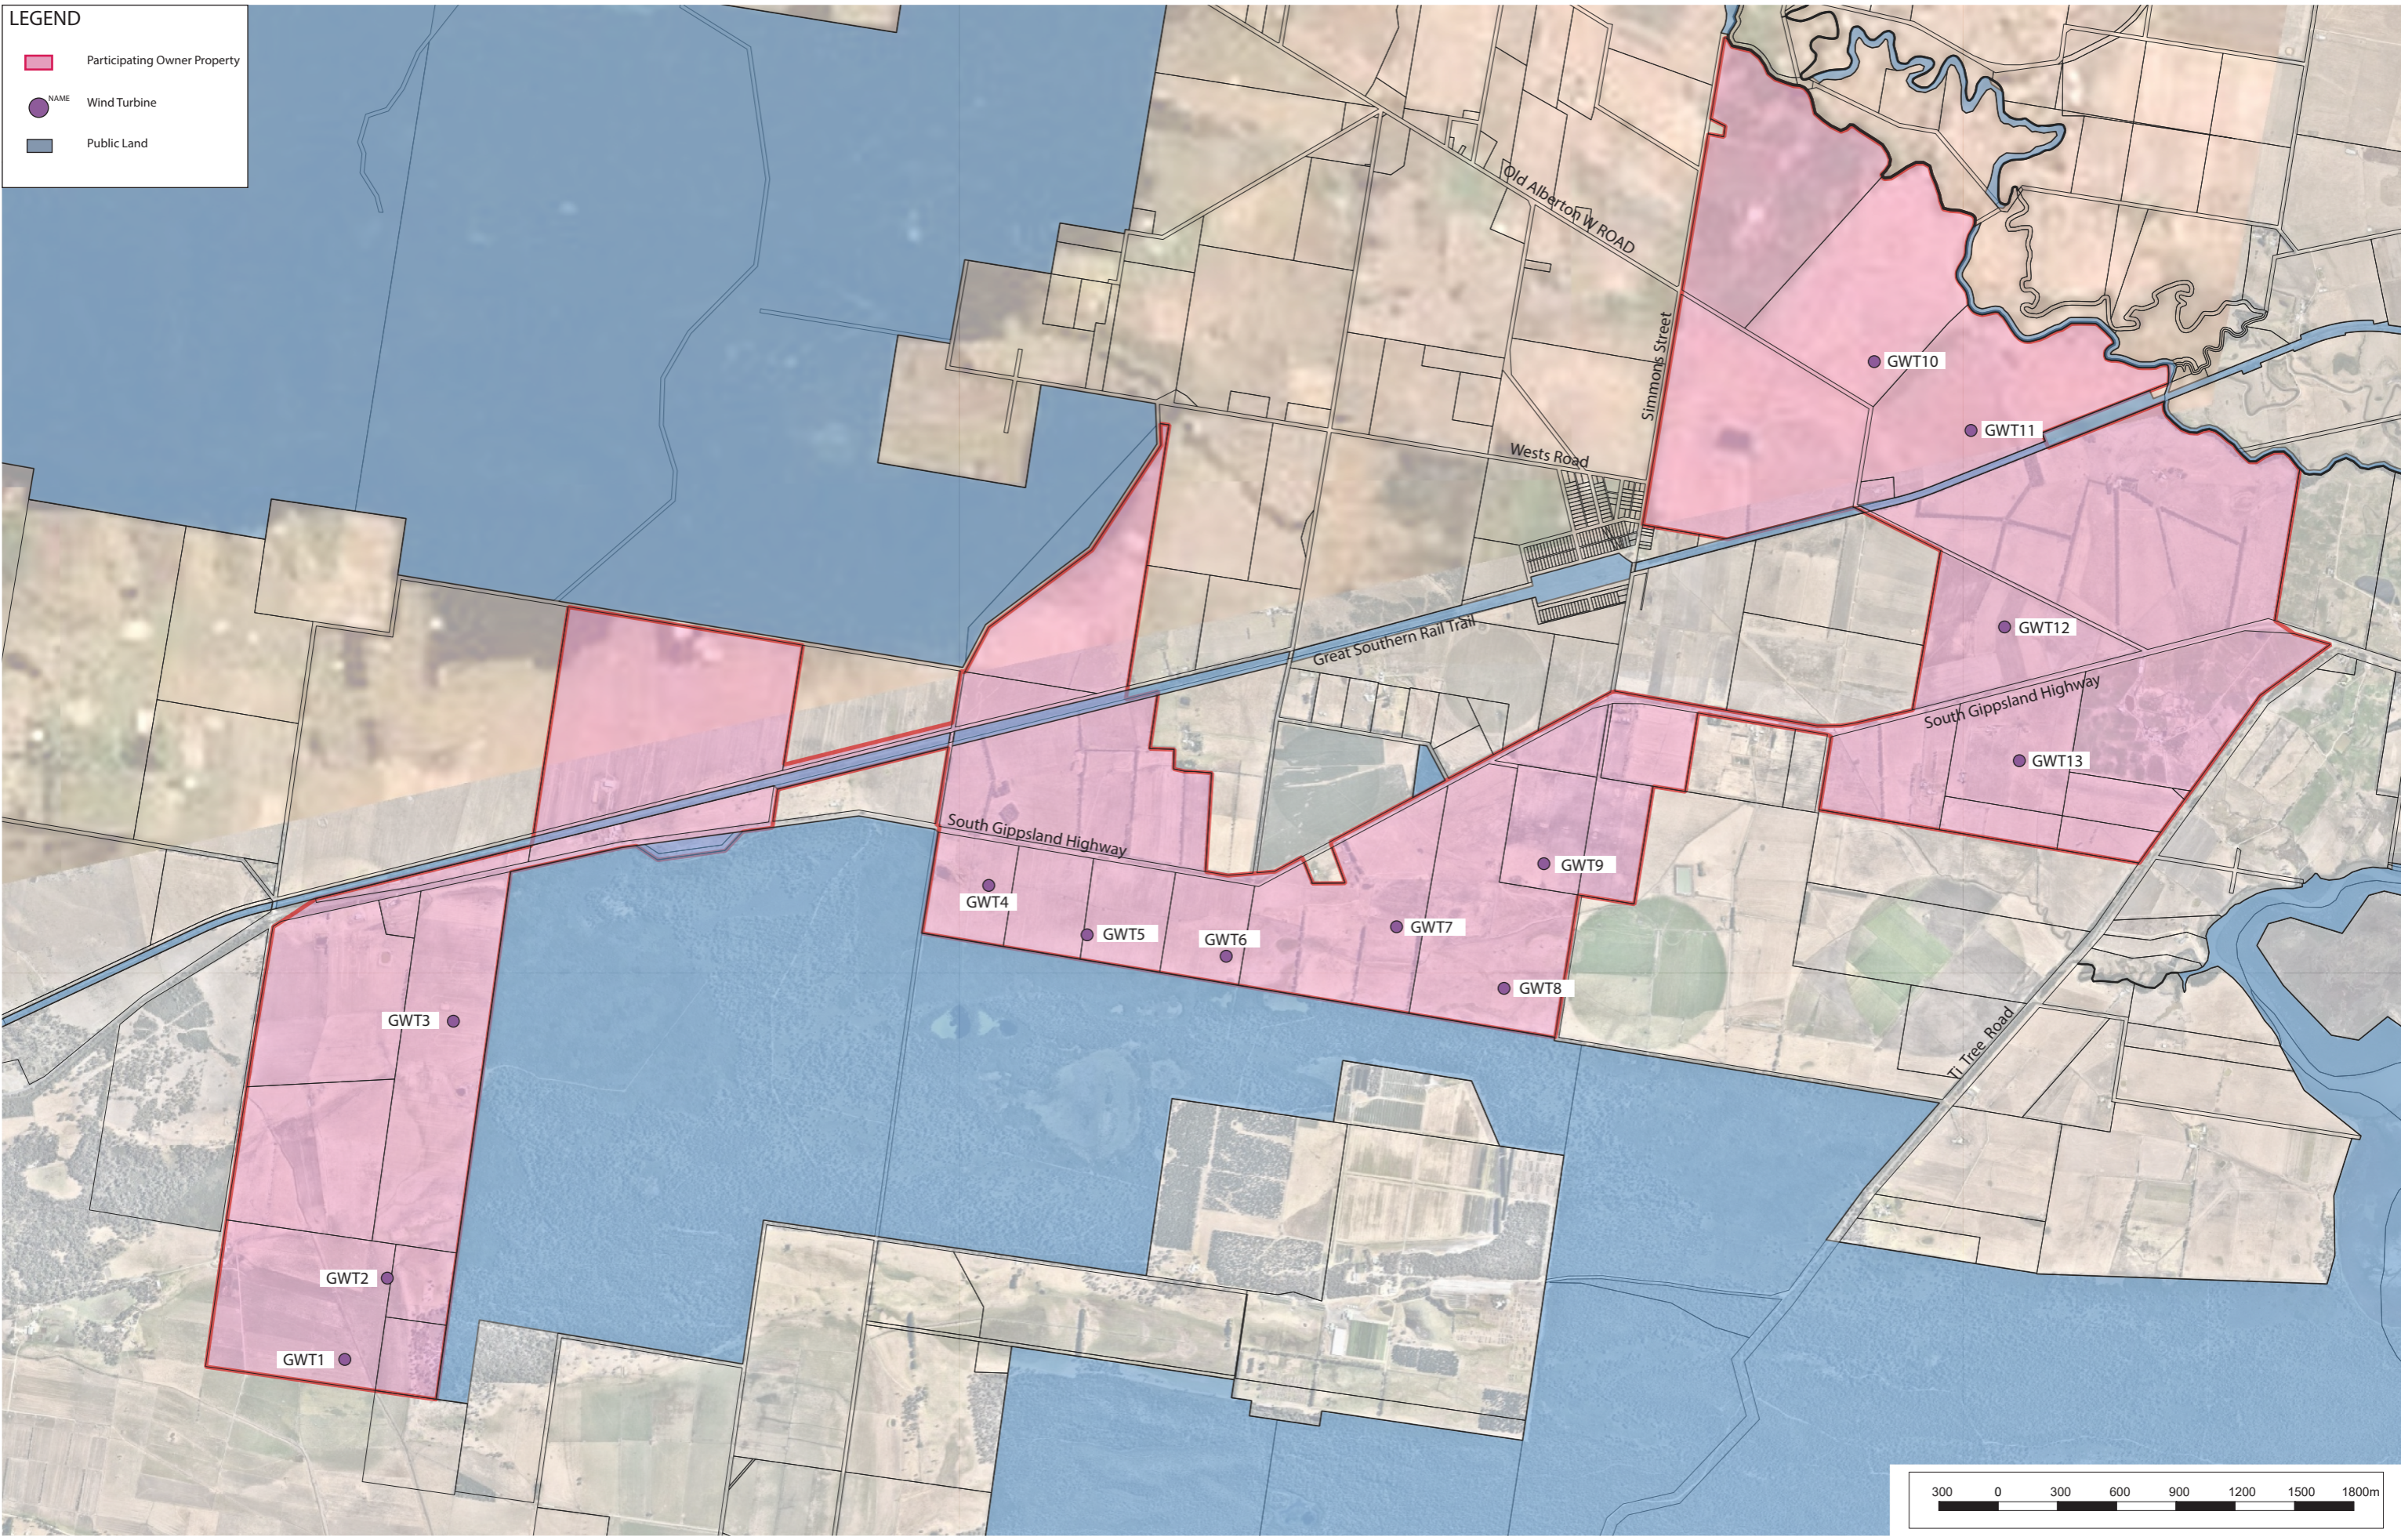

LEGEND

- Participating Owner Property
- Wind Turbine
- Public Land

Public Land
Gelliondale Wind Farm
Synergy Wind Pty Ltd

				Date: 19.06.2023
				Version No: 02
				Job No:2102213
				Scale (A1): 1:15,000
				(A3): 1:30,000
Version	Date	Description	Drafted	Approved
01	23.05.2023	First Issue	OX	WEB
02	19.06.2023	Updated based on comments	OX	WEB