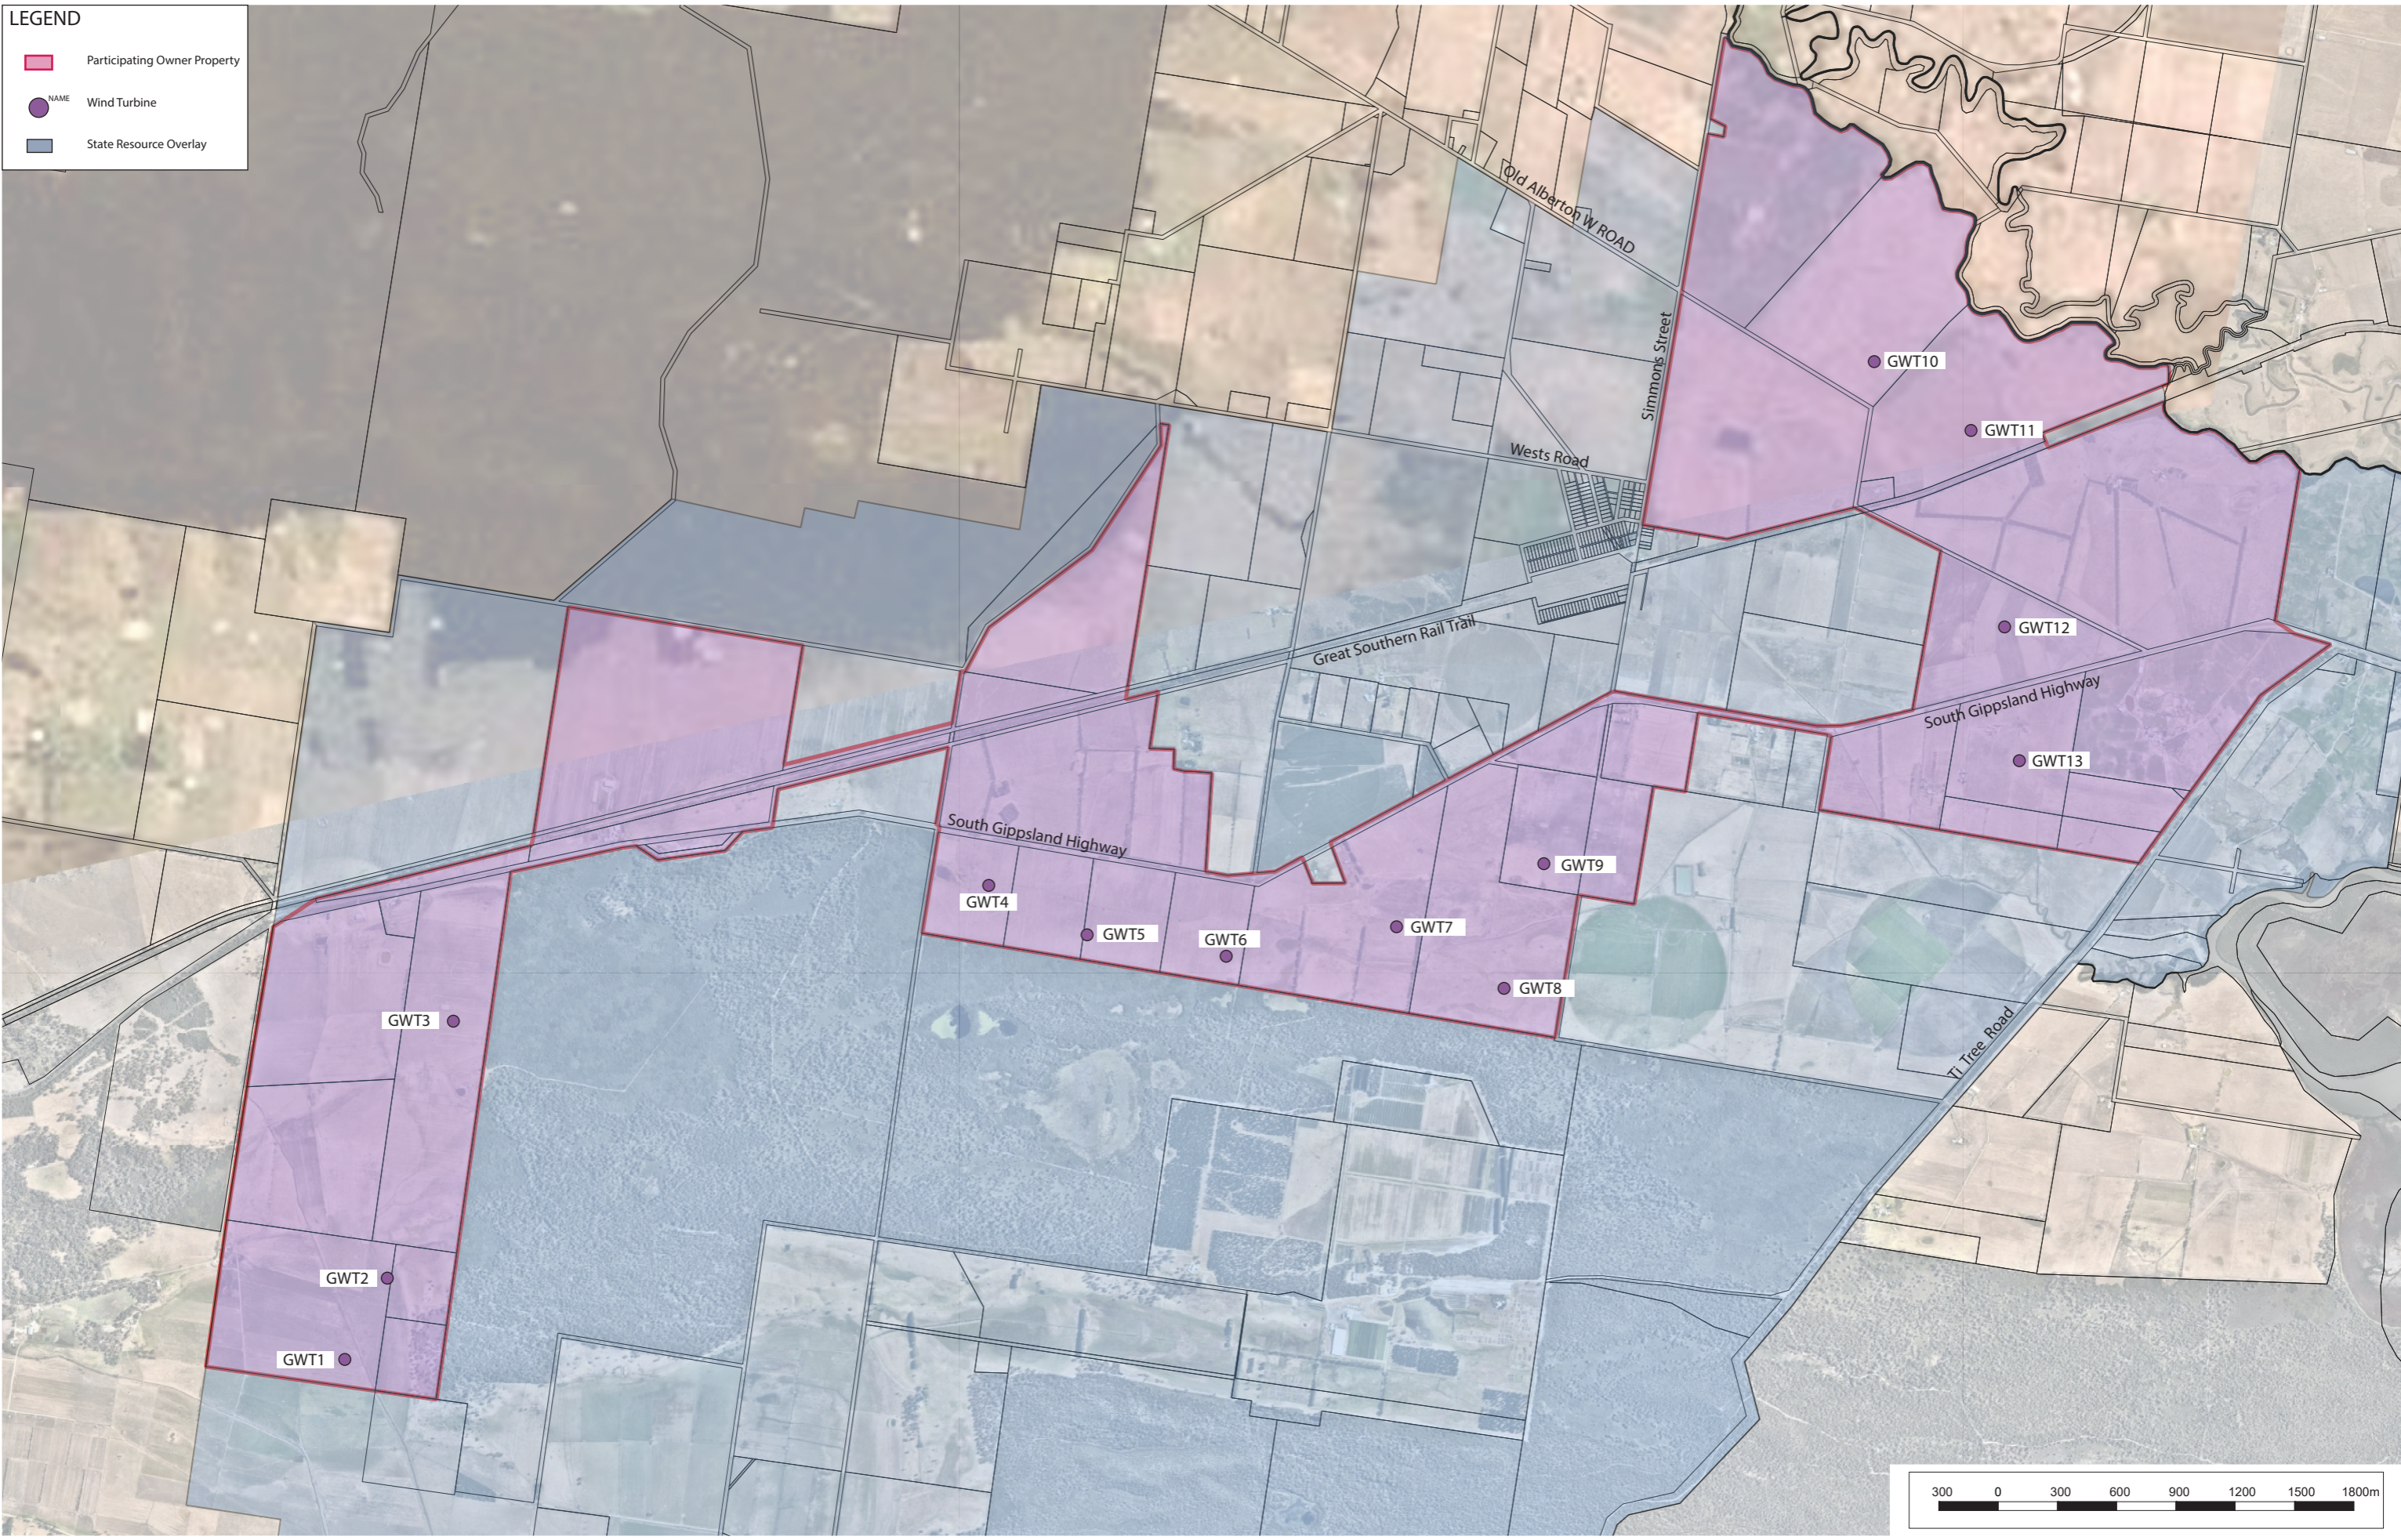

LEGEND

- Participating Owner Property
- NAME
  Wind Turbine
- State Resource Overlay

State Resource Overlay
Gelliondale Wind Farm
Synergy Wind Pty Ltd

Version	Date	Description	Drafted	Approved
01	23.05.2023	First Issue	OX	WEB
02	19.06.2023	Updated based on comments	OX	WEB

Date: 19.06.2023
Version No: 02
Job No: 2102213
Scale (A1): 1:15,000
Scale (A3): 1:30,000